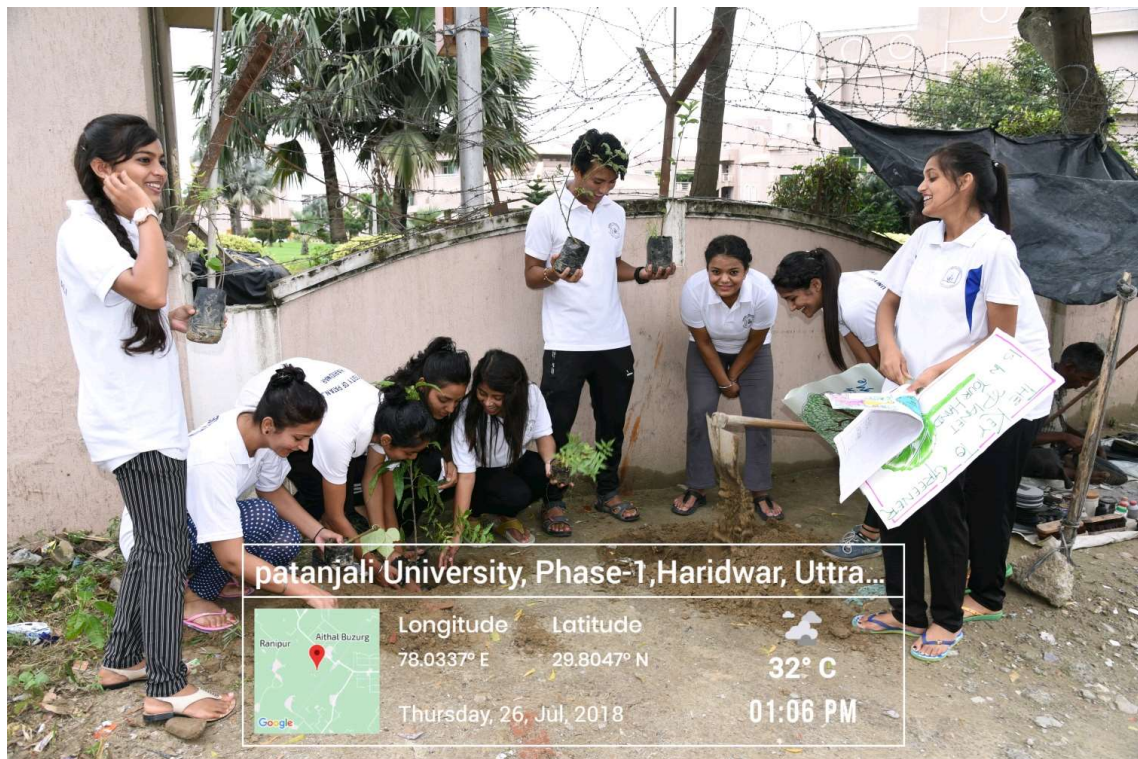

### 1.2.4: Curriculum Outreach to Society

Students performing yajnya under the blessings of puja Swami ji

Participation of students in outdoor activities

Social camping by students

Student participation in cultural activities of University

	Longitude 78.0337° E	Latitude 29.8047° N	 30° C
	Monday, 17, Apr, 2017		10:15 AM

Students participation in music (song) competition during 'Abhuday' cultural festival

Students participation in various life transforming and skill development activities

Tree plantation by the students under the guidance of Pooja Acharya Shri the Vice Chancellor of the University

Tree plantation by the students of University