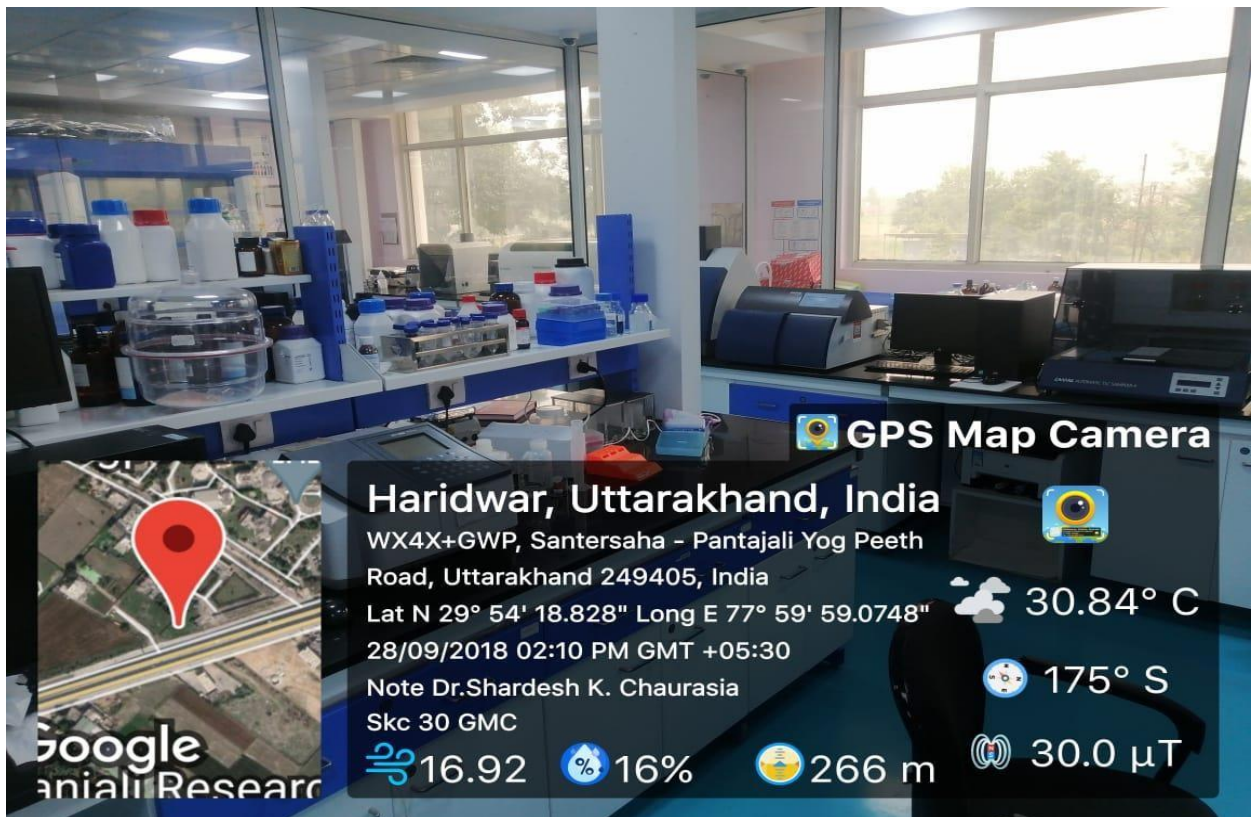

30.84° C
 19° N
 32.0 μT

16.92 16% 266 m

(d).

Research Laboratory/ Research Dissemination Centre

Research laboratories with art of the state facilities are shown below-

 **GPS Map Camera**

Haridwar, Uttarakhand, India