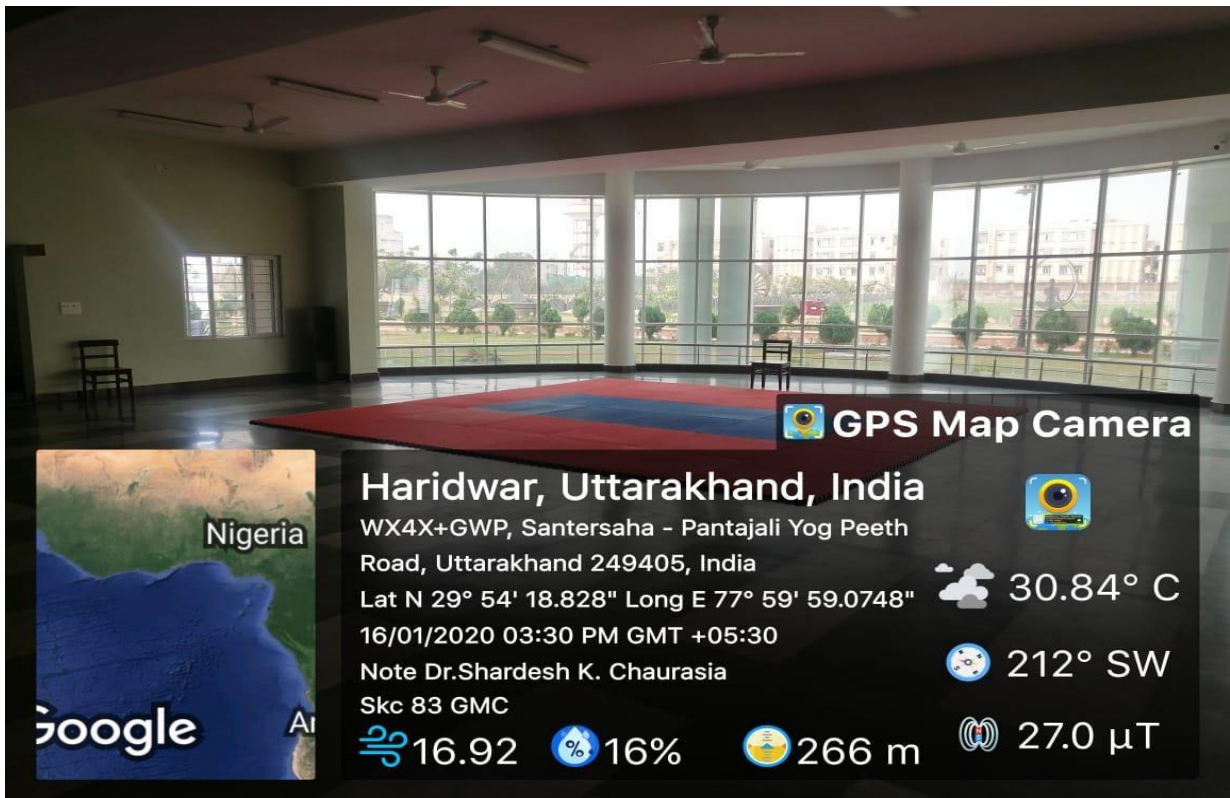

(c). Yoga Practice Studio with well ventilated hall

Yoga practices studio with well defined ventilated systems, a full length mirror and flooring are shown below-

GPS Map Camera

Haridwar, Uttarakhand, India
 WX4X+GWP, Santersaha - Pantajali Yog Peeth
 Road, Uttarakhand 249405, India
 Lat N 29° 54' 18.828" Long E 77° 59' 59.0748"
 16/01/2020 03:30 PM GMT +05:30
 Note Dr.Shardesh K. Chaurasia
 Skc 81 GMC