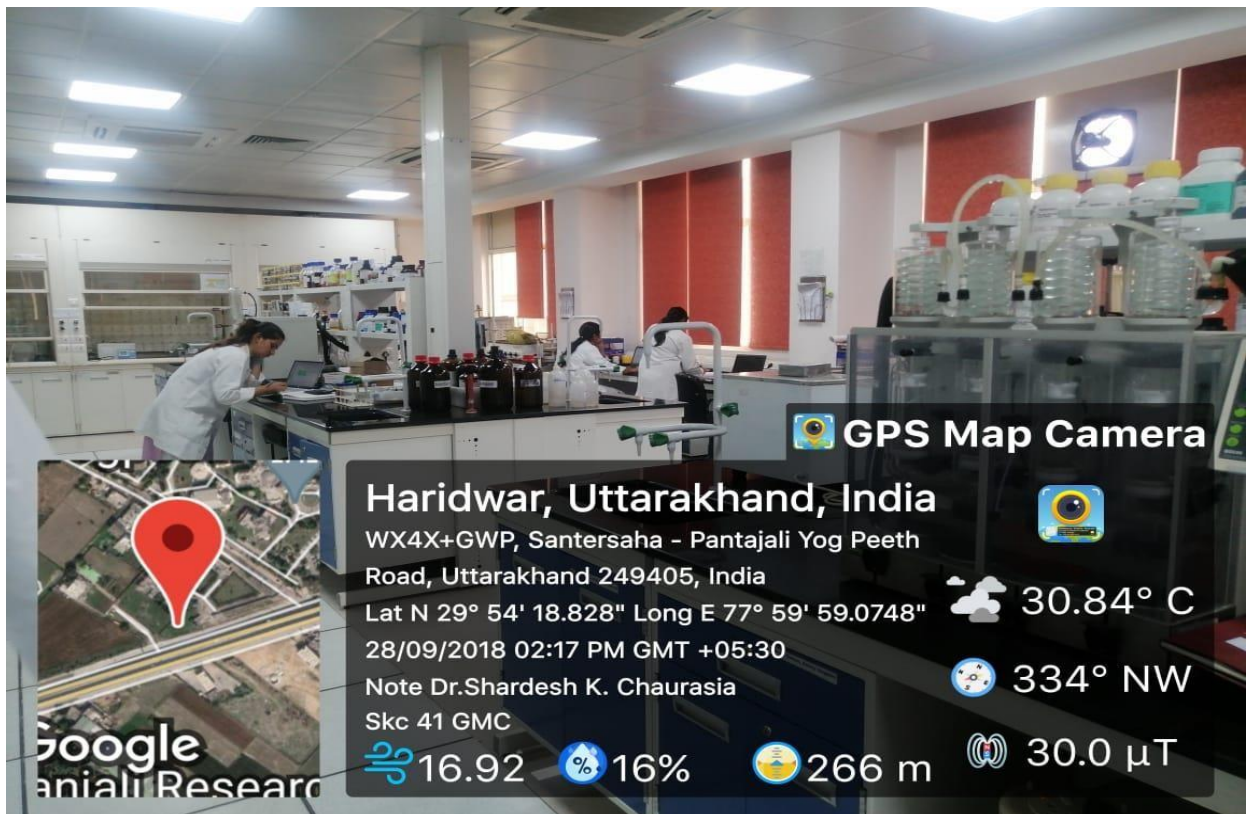

 16.92

 16%

 266 m

 20.0 μT

(e).

Technology Transfer Centre and or Incubation Centre

Technology transfer i.e. incubation laboratories are shown below-

GPS Map Camera