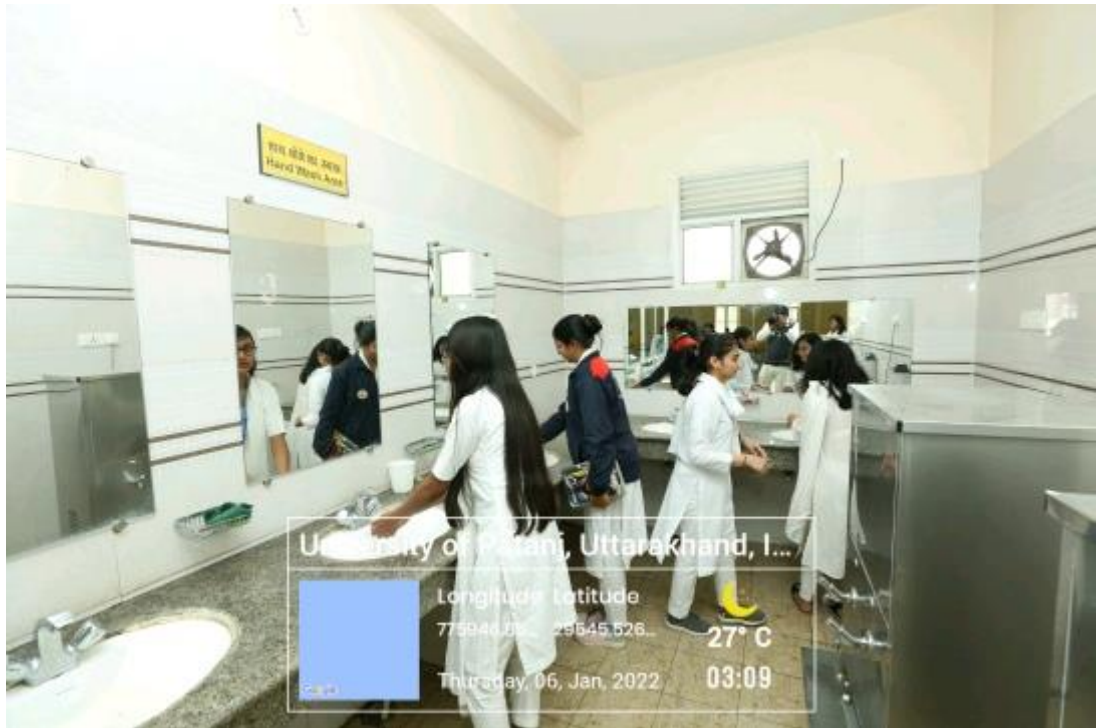

Drinking Facility

Rest Room:

Clean, spacious and cross ventilated Rest Rooms for male and female are available in every floor of all blocks/ buildings of University of Patanjali. A well trained housekeeping staff maintaining cleanliness of all rest rooms. Facilities for physically challenged peoples are also available in rest rooms.