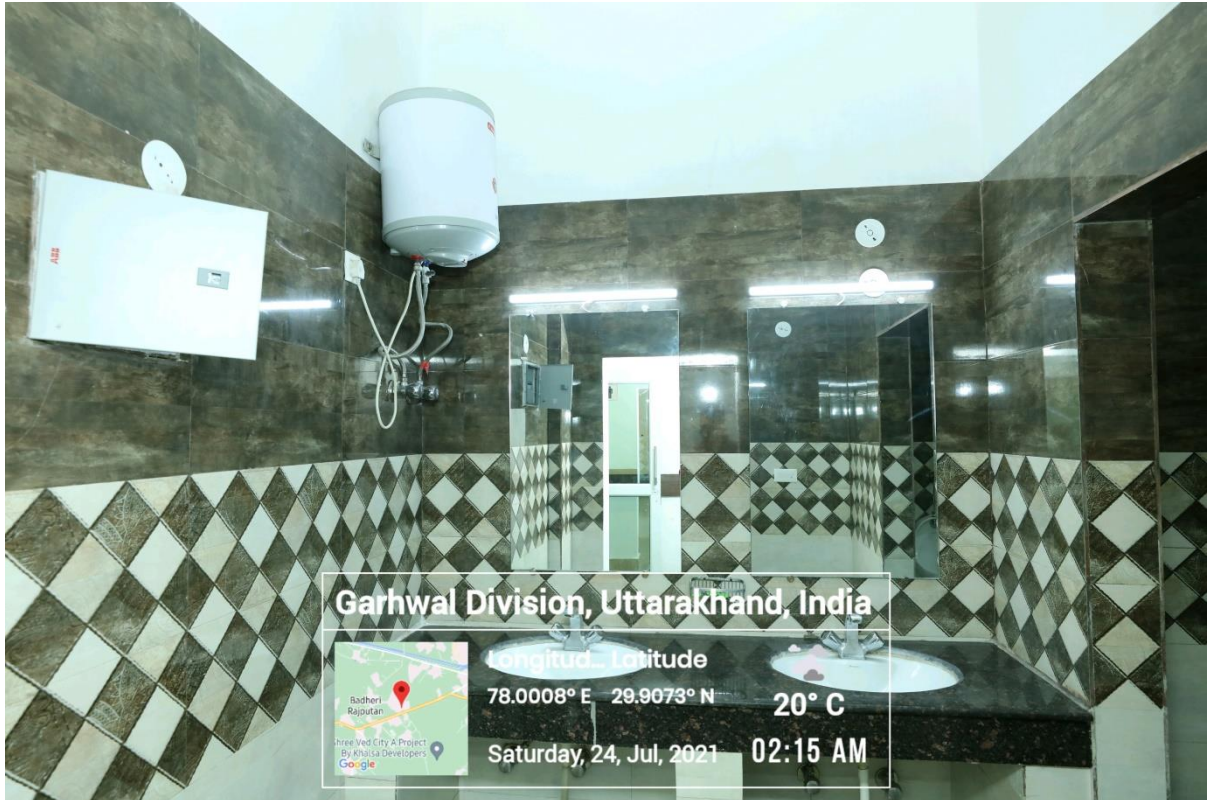

Garhwal Division, Uttarakhand, India

Longitude Latitude

78.0008° E 29.9073° N

20° C

Saturday, 24, Jul, 2021

02:15 AM