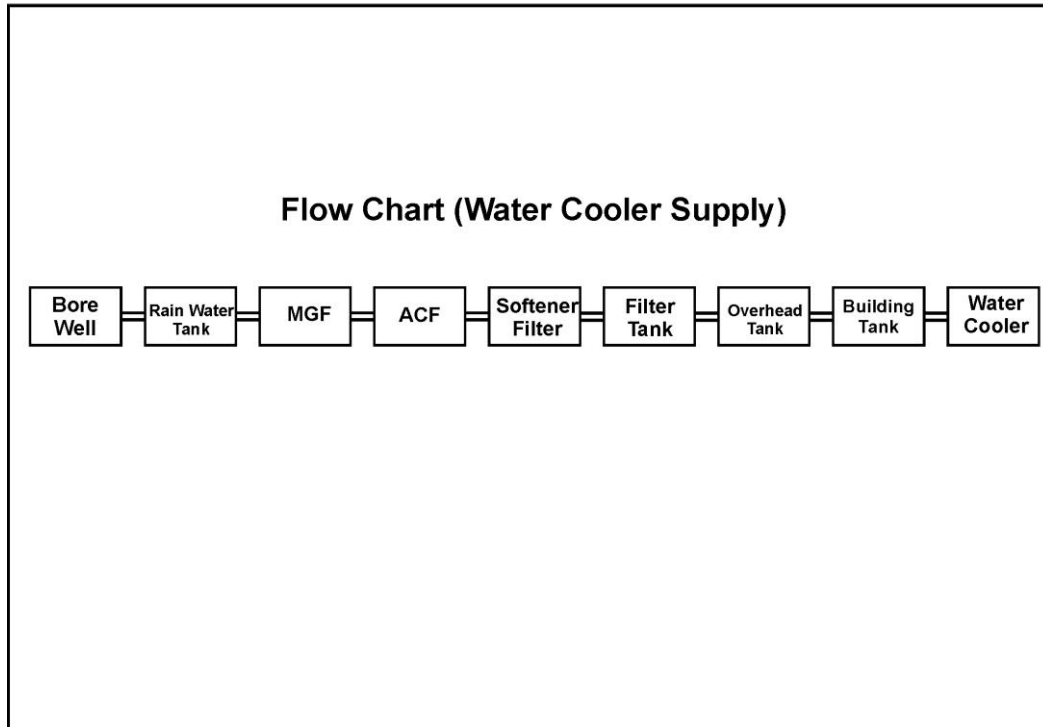

Drinking Facility