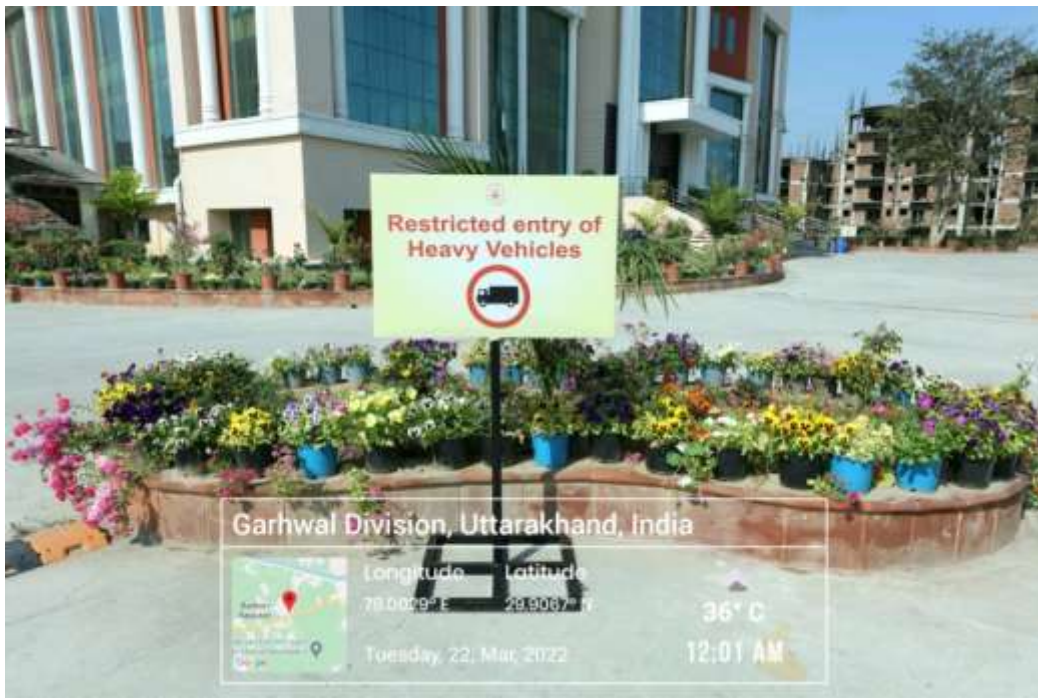

Enclosure 7.1.5

The green campus initiatives of the institution includes:

1. Restricted entry of automobiles
2. Battery-powered vehicles
3. Pedestrian-friendly pathways
4. Ban on use of Plastics
5. Landscaping with trees and plants

In the campus, restriction on entry of heavy automobiles is a prime motive and concern.

PHOTOGRAPHS OF GREEN CAMPUS DRIVES

Restricted entry of automobiles

BOARD SHOWING NO USE OF PLASTIC IN THE CAMPUS

Use of Battery-powered vehicles in the campus